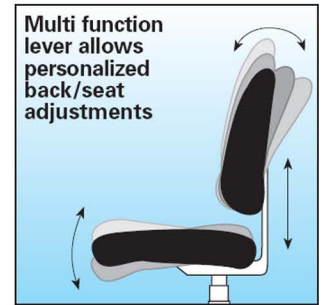

## Auyin 309L Low Back Executive Chair

Auyin 309L Low Back - Front View

### 5-WAY ADJUSTABLE ERGO EXECUTIVE CHAIR

#### LOW BACK EXECUTIVE CHAIR

This 5-way adjustable executive chair helps increase productivity and energy level throughout the day. Oversized, thick 5" foam cushioning is covered with durable nylon fabric. Luxuriously comfortable, plush foam waterfall design seat and back are ergonomically constructed to prevent back and leg fatigue. Simultaneous adjustment of back angle and seat tilt with Synchro control for personalized positioning. Customize back height for proper lumbar support. 17"-22" pneumatic seat height adjustment. Arms are side to side adjustable and are covered in resilient textured urethane over steel. 5 blade base with dual wheel casters for smooth mobility. **5 years limited warranty.**

#### Product Specifications

ARM TYPE	Side-to-Side Adjustable
BACK HEIGHT INCHES	22
BACK WIDTH INCHES	19 1/2
COLOR FINISH	Black
DESCRIPTION	Low Back
MODEL	AU-309L BK
SEAT CONSTRUCTION	Fabric
SEAT DEPTH INCHES	20
SEAT HEIGHT RANGE INCHES	17 to 22
SEAT WIDTH INCHES	20 1/2